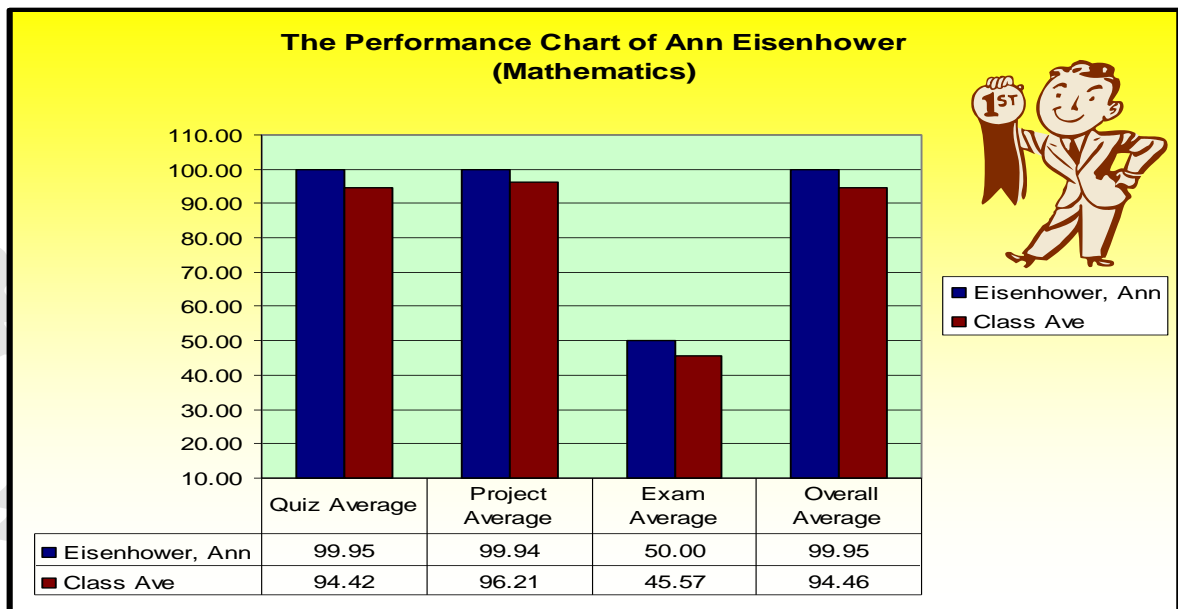

We are pleased to inform you that Ann Eisenhower is the topnotch student in the Advance Math Program. The challenge is tough but she made it through with an outstanding performance. The chart below manifests her excellence compared to the all ready above standard class average.